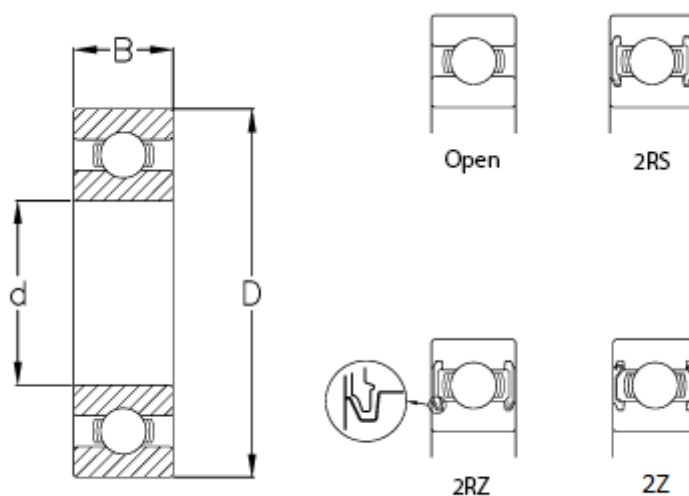

# Data Sheet

Article number: 57960203001601

Description: CeramicSpeed hybrid bearing Insulate sealed  
6206-CSB

## Measures

B	= 16
Ball grade	= 3
C (KN)	= 20.3
C0	= 11.2
d	= 30
D	= 62
Max rpm.	= 18000
Type	= 6206